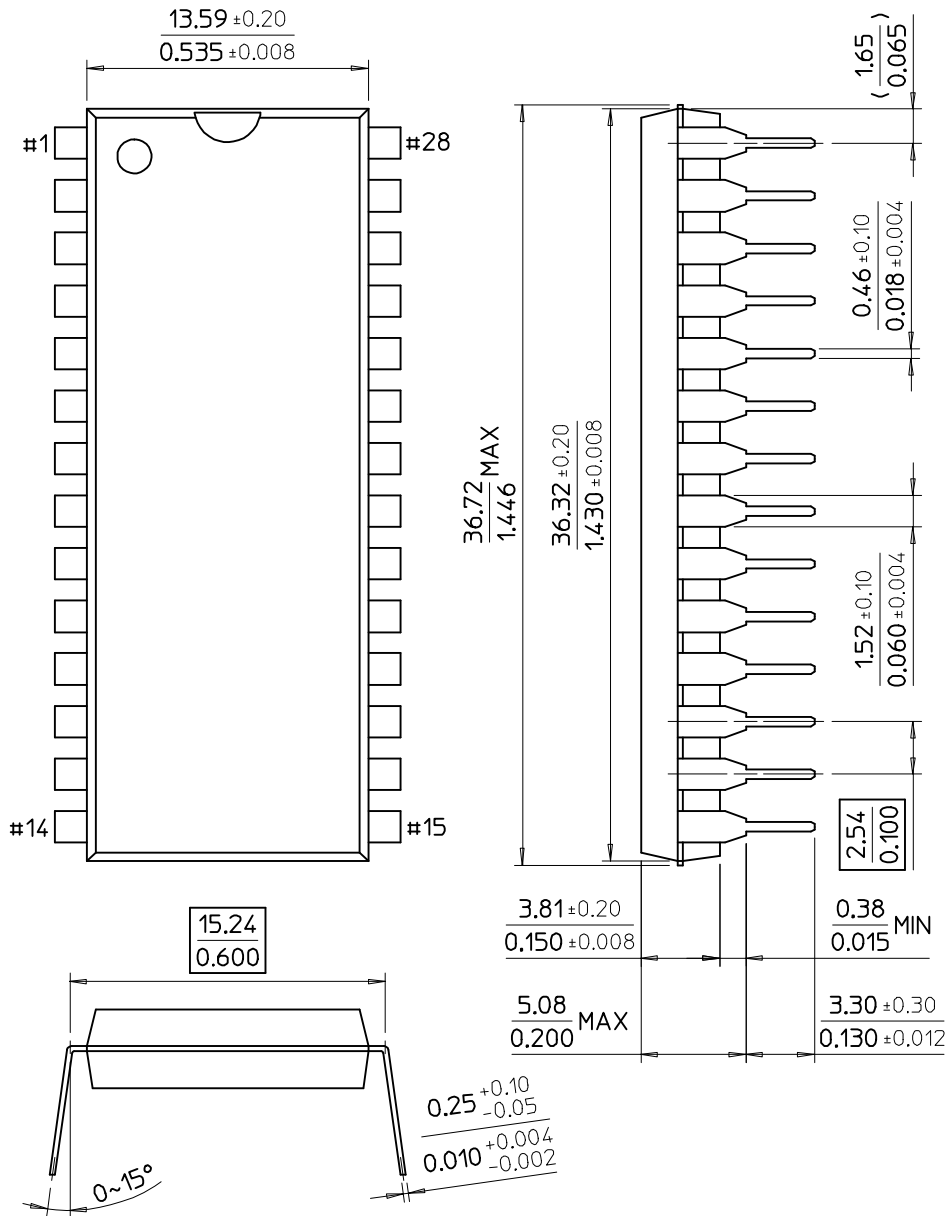

28-DIP-600B

Dimensions in Millimeters/inches

SAMSUNG ELECTRONICS CO.,LTD.